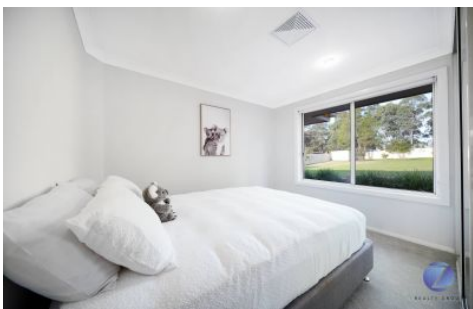

### 14 Winton Street Appin NSW

4 1 2

Step inside and be greeted by a symphony of light with sun-drenched mornings when you wake up in one of the spacious 4 bedrooms, each one a private retreat. The light continues to flow throughout the day, filling the open-concept living area, this meticulously designed home offers a seamless blend of spacious living and unparalleled natural illumination.