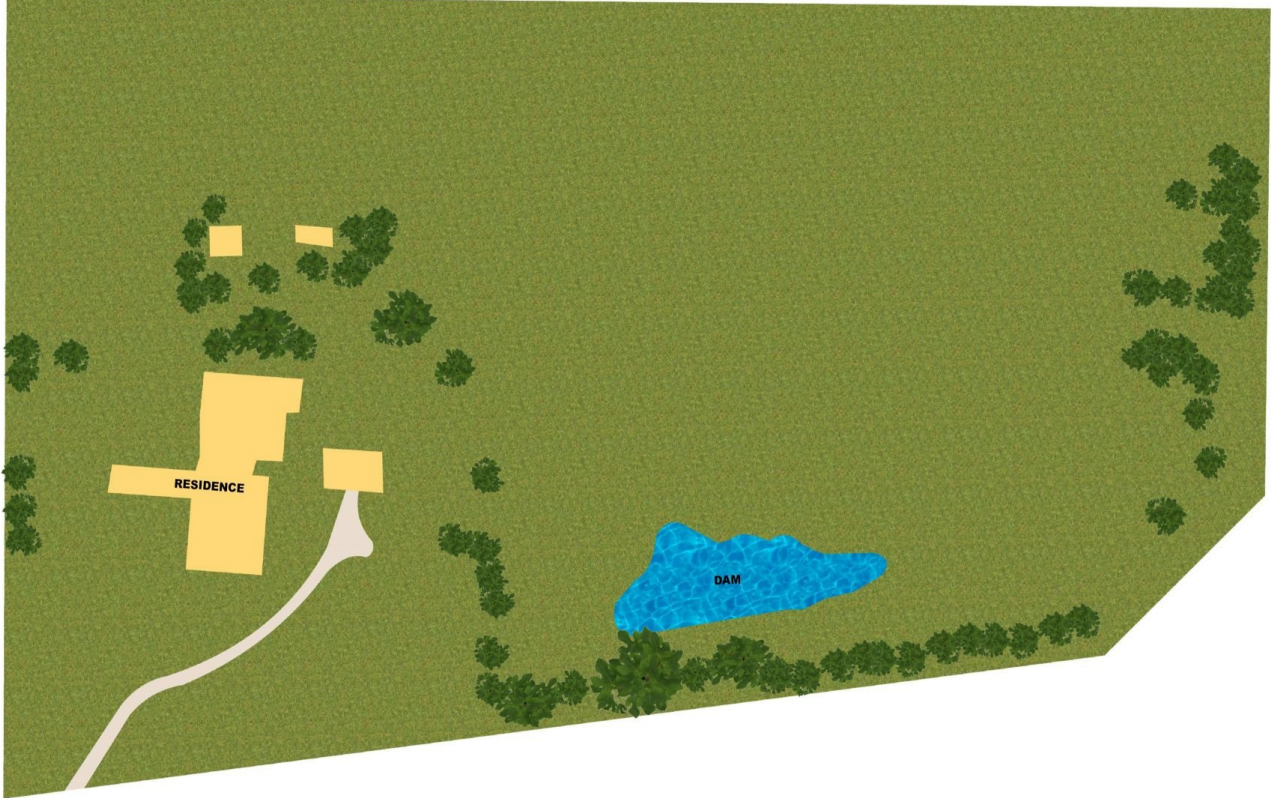

SITE PLAN

160 MACQUARIEDALE ROAD, APPIN NSW 2560

DISCLAIMER: THIS IS FOR ILLUSTRATIVE PURPOSES ONLY. ALL DIMENSIONS ARE APPROXIMATE AND IT DOES NOT CONSTITUTE PART OF ANY LEGAL DOCUMENT.
All dimensions are approximate. Actual dimensions may vary.