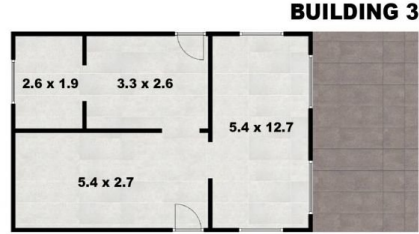

160 MACQUARIEDALE ROAD, APPIN NSW 2560

DISCLAIMER: THIS IS FOR ILLUSTRATIVE PURPOSES ONLY. ALL DIMENSIONS ARE APPROXIMATE AND IT DOES NOT CONSTITUTE PART OF ANY LEGAL DOCUMENT.
All dimensions are approximate. Actual dimensions may vary.