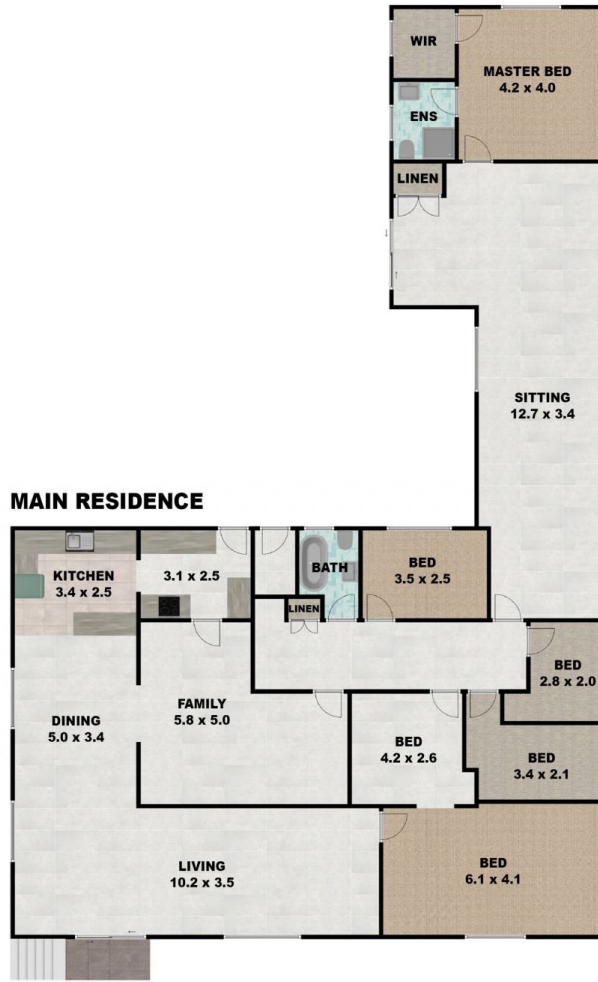

160 MACQUARIEDALE ROAD, APPIN NSW 2560

DISCLAIMER: THIS IS FOR ILLUSTRATIVE PURPOSES ONLY. ALL DIMENSIONS ARE APPROXIMATE AND IT DOES NOT CONSTITUTE PART OF ANY LEGAL DOCUMENT.
All dimensions are approximate. Actual dimensions may vary.