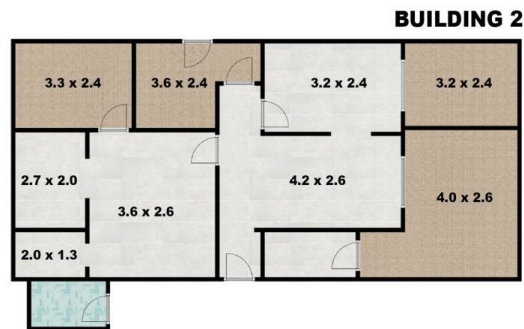

160 MACQUARIEDALE ROAD, APPIN NSW 2560

DISCLAIMER: THIS IS FOR ILLUSTRATIVE PURPOSES ONLY. ALL DIMENSIONS ARE APPROXIMATE AND IT DOES NOT CONSTITUTE PART OF ANY LEGAL DOCUMENT.
All dimensions are approximate. Actual dimensions may vary.