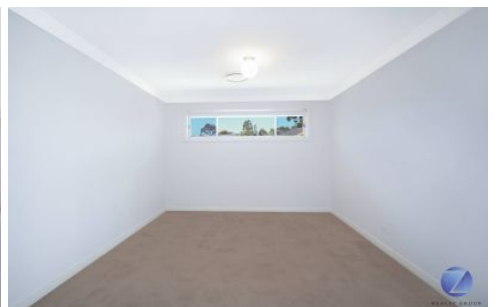

REALTY GROUP

11 Piper Way Minto NSW

3 2 1

This immaculately presented home is set within 500metres of Sarah Redfern High School and also Minto Mall. Nestled on a very usable block offering a great sized grass area accompanied by a full house width entertaining area. those who love to entertain will instantly fall in love with this home. Complete with three bedrooms and multiple living zones, there's plenty of space to spread out and enjoy your new lifestyle.

Offering true indoor-outdoor living, the home flows from the open-plan gourmet kitchen with 900mm gas appliances onto the family dining and outside. The traffic areas are tiled and bedrooms are carpeted family room out to the rear yard.

All three bedrooms offer built-in robes while the master features an ensuite and walk in wardrobe. There is a bonus

Land Size : 509 sqm
View : <https://www.zrealtygroup.com.au/lease/nsw/macarthurcamden/minto/residential/house/748895>