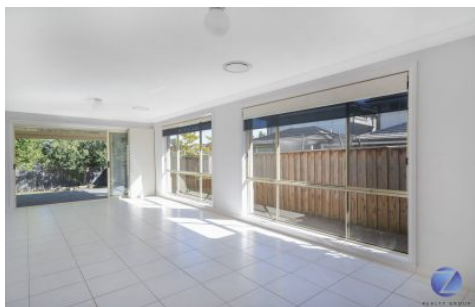

REALTY GROUP

11 Piper Way Minto NSW

3 2 1

This immaculately presented home is set within 500metres of Sarah Redfern High School and also Minto Mall. Nestled on a very usable block offering a great sized grass area accompanied by a full house width entertaining area. those who love to entertain will instantly fall in love with this home. Complete with three bedrooms and multiple living zones, there's plenty of space to spread out and enjoy your new lifestyle.

Offering true indoor-outdoor living, the home flows from the open-plan gourmet kitchen with 900mm gas appliances onto the family dining and outside. The traffic areas are tiled and bedrooms are carpeted family room out to the rear yard.